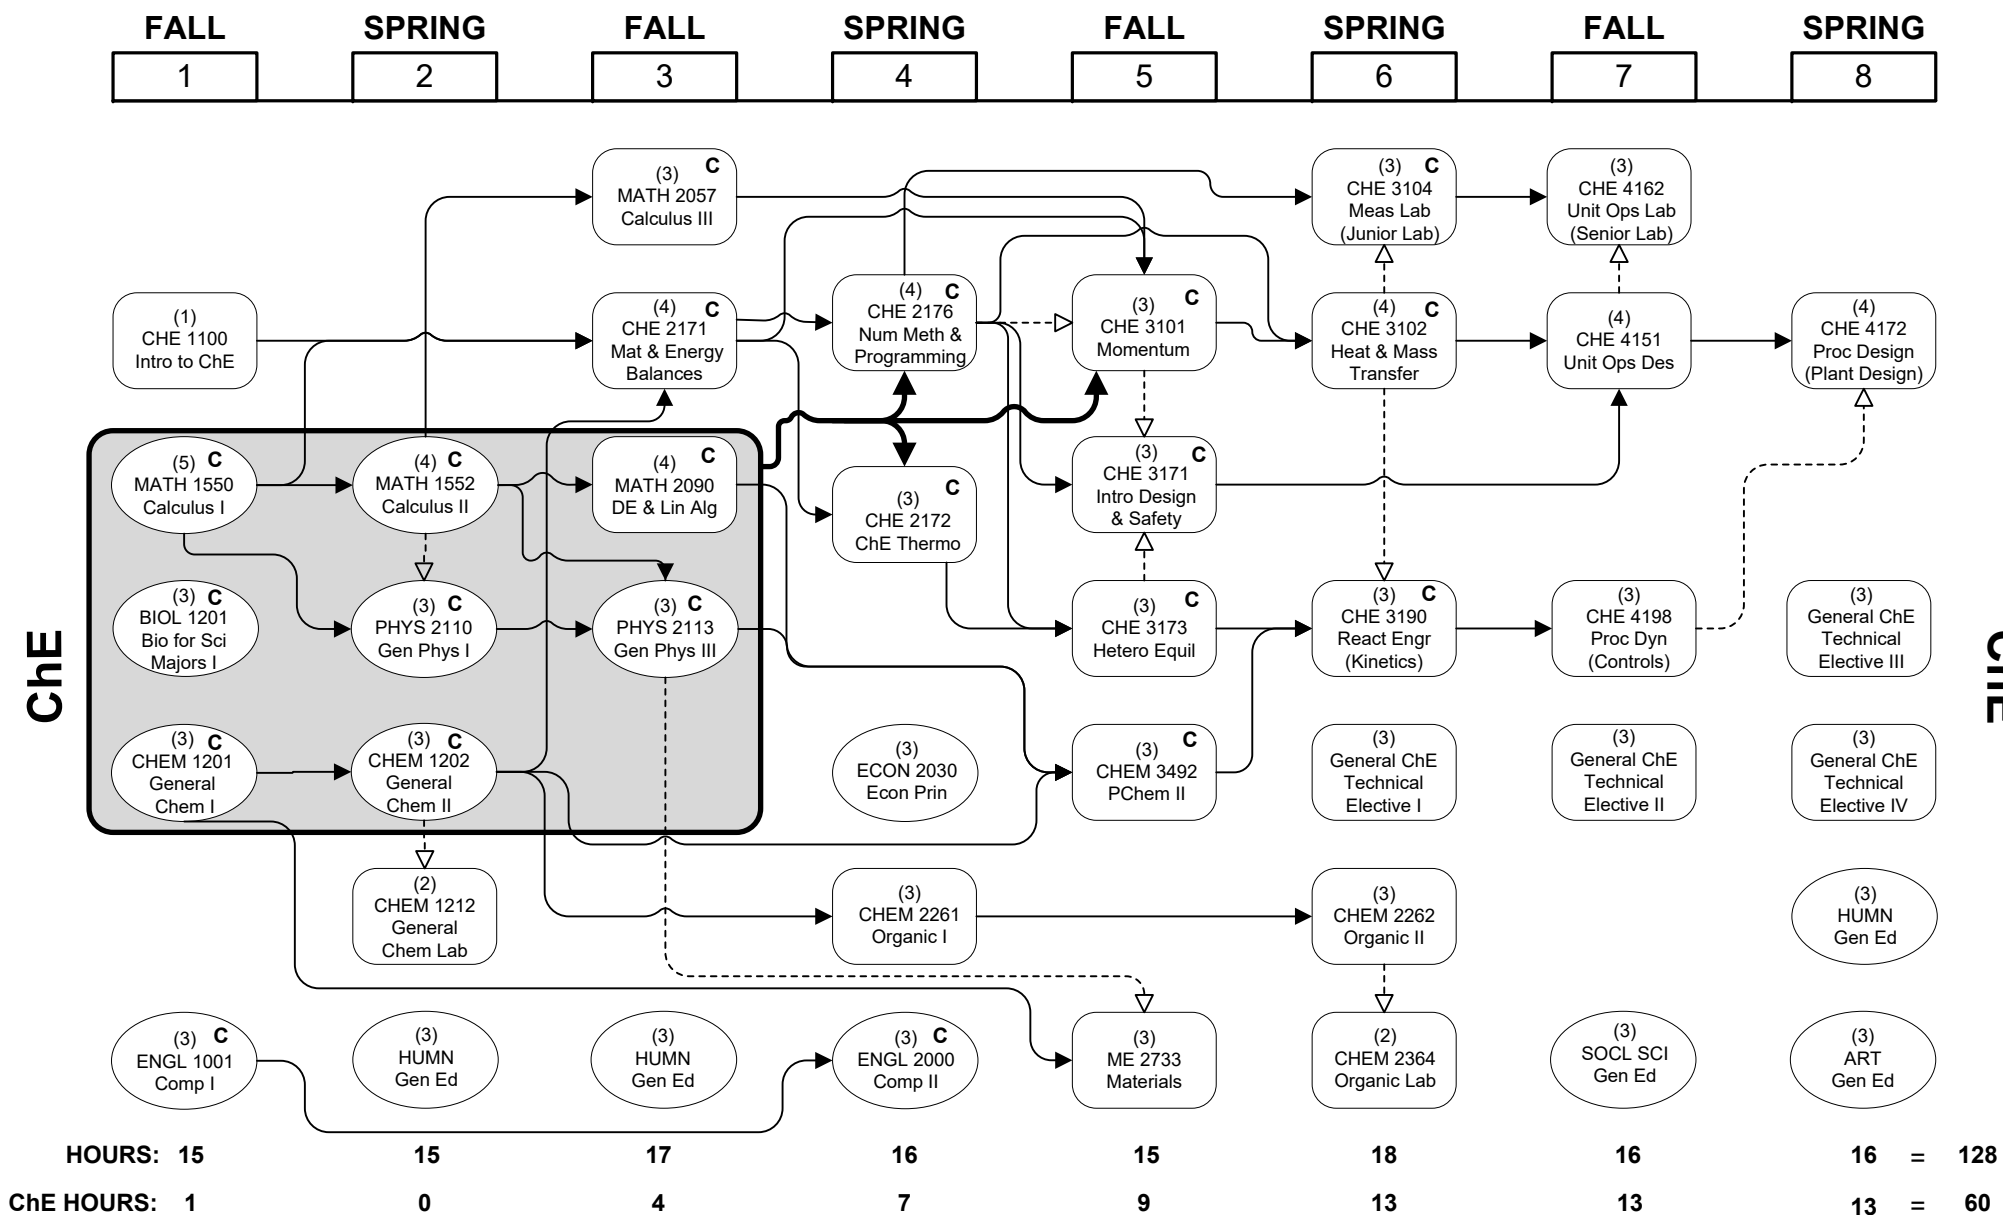

TOTAL HOURS = 128

ChE Flowchart

ChE

ChE

FLOWCHART LEGEND

- Credit required
- - - - -> Credit or registration required

General Education - See 2020-2021 General Catalog

C Students must earn a "C" or better in these courses to earn a passing grade and before registering for any subsequent course that requires one or more as a prerequisite

A grade of "C" or better is required in BIOL 1201, CHEM 1201, CHEM 1202, MATH 1550, MATH 1552, MATH 2090, PHYS 2110, and PHYS 2113 prior to enrolling in CHE 2172, CHE 2176, or CHE 3101.